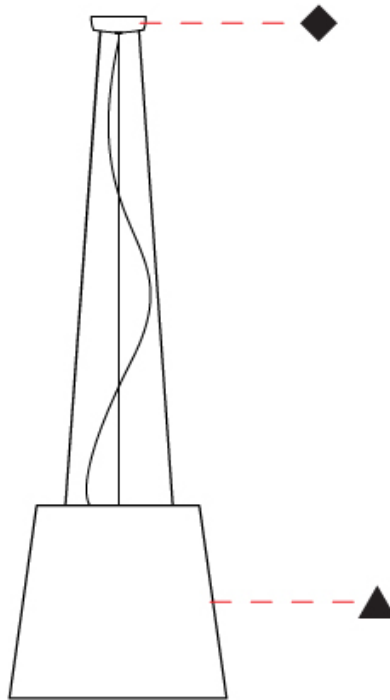

DRUM SUSPENSION

D111062-

PROJECT _____

TYPE _____

SPECIFIER _____

QUANTITY _____

DATE _____

D