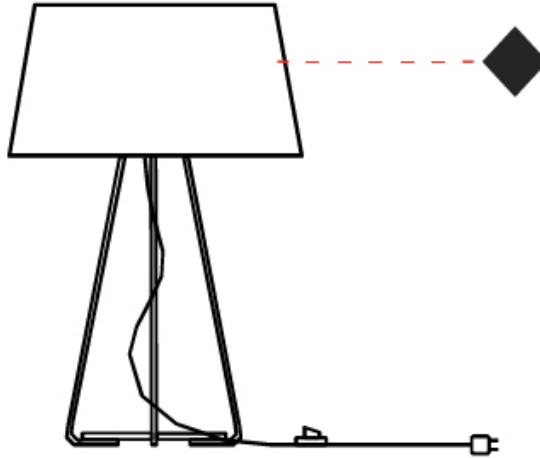

DRUM PORTABLE

D114008-

PROJECT

TYPE

SPECIFIER

QUANTITY

DATE

D