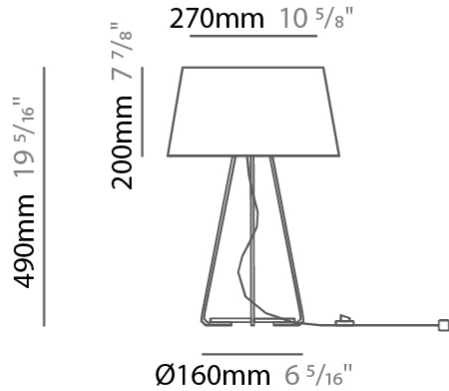

PROJECT _____
TYPE _____
SPECIFIER _____
QUANTITY _____
DATE _____

DRUM PORTABLE

D114008-

base number _____
Finish _____
Options _____

1. To build a product code in our configurator select the specify button on the base model # product page
2. To build a manual product code on this datasheet choose from the options listed below in blue font and add the suffix to the base model #

GENERAL

Series: Drum _____
Brand: Ole _____
Division: Design _____
Mounting Type: Portable _____
Mounting Location: Table _____
Subcategory: Ambient _____

PHYSICAL

Shape: Drum _____
Diameter (mm): 300 _____
Diameter (in): 11 ¹³/₁₆ _____
Height (mm): 490 _____
Height (in): 19 ⁵/₁₆ _____
Light Distribution: Direct / Indirect _____
Weight (kg): 1.7 _____
Weight (lbs): 3.7 _____
Diffuser: Cord Shade - Beige / Black / Blue / Brown / Dark Green / Green / Gray / Lithium / Maroon / Marsala / Red / Silver / Stone / White _____
Fixture Finish: [GWT](#) _____
Fixture Material: Fabric Cord / Metal _____

ELECTRICAL

Number of Lamps: 1 _____
Lamp Type: LED Retrofit _____
Lamp Shape: A19 _____
Bulb Included: Bulb Not Included _____
Max. Wattage Per Lamp (W): 15 _____
Lamp Base: E26 _____
Input Voltage (V): 120 _____
Upon Request: 277Vac / GU24 _____

LED

OPTICAL

RATINGS AND CERTIFICATIONS

Certified By: Certified for North American Standards _____
IP rating: IP20 _____

Ø300mm 11 ¹³/₁₆"