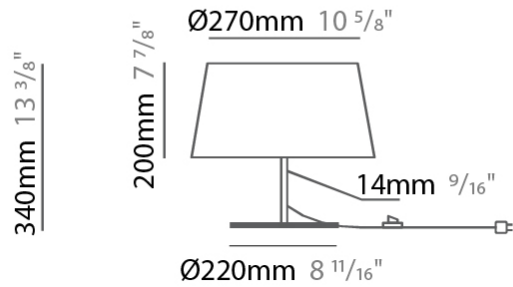

PROJECT	
TYPE	
SPECIFIER	
QUANTITY	
DATE	

DRUM PORTABLE

D114010-

base number Finish
Options

1. To build a product code in our configurator select the specify button on the base model # product page
2. To build a manual product code on this datasheet choose from the options listed below in blue font and add the suffix to the base model #

GENERAL

Series: Drum
Brand: Ole
Division: Design
Mounting Type: Portable
Mounting Location: Table
Subcategory: Ambient

PHYSICAL

Shape: Drum
Diameter (mm): 300
Diameter (in): 11 ¹³/₁₆
Height (mm): 340
Height (in): 13 ³/₈
Light Distribution: Direct / Indirect
Weight (kg): 1.7
Weight (lbs): 3.7
Diffuser: Cord Shade - Beige / Black / Blue / Brown / Dark Green / Green / Gray / Lithium / Maroon / Marsala / Red / Silver / Stone / White
Fixture Finish: GWT
Fixture Material: Fabric Cord / Metal

ELECTRICAL

Number of Lamps: 1
Lamp Type: LED Retrofit
Lamp Shape: A19
Bulb Included: Bulb Not Included
Max. Wattage Per Lamp (W): 15
Lamp Base: E26
Input Voltage (V): 120
Upon Request: 277Vac / GU24

LED

OPTICAL

RATINGS AND CERTIFICATIONS

Certified By: Certified for North American Standards
IP rating: IP20

Ø300mm 11 ¹³/₁₆"