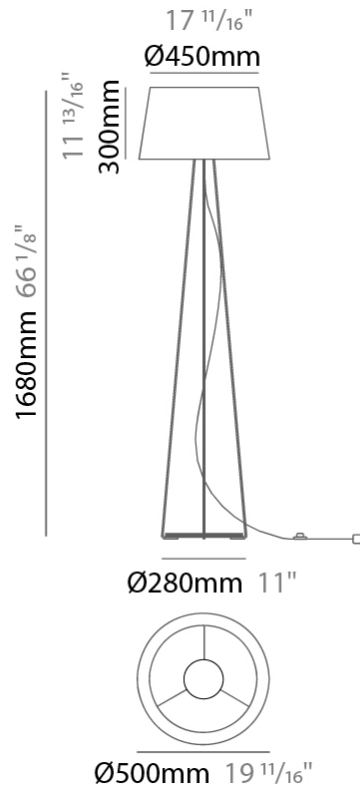

PROJECT
TYPE
SPECIFIER
QUANTITY
DATE

DRUM PORTABLE

D114009-

base number   Finish
Options

1. To build a product code in our configurator select the specify button on the base model # product page
2. To build a manual product code on this datasheet choose from the options listed below in blue font and add the suffix to the base model #

GENERAL

Series: Drum
Brand: Ole
Division: Design
Mounting Type: Portable
Mounting Location: Floor
Subcategory: Ambient

PHYSICAL

Shape: Drum
Diameter (mm): 500
Diameter (in): 19 ¹¹/₁₆
Height (mm): 1680
Height (in): 66 ¹/₈
Light Distribution: Direct / Indirect
Weight (kg): 6
Weight (lbs): 13.2
Diffuser: Cord Shade - Beige / Black / Blue / Brown / Dark Green / Green / Gray / Lithium / Maroon / Marsala / Red / Silver / Stone / White
Fixture Finish: [GWT](#)
Fixture Material: Fabric Cord / Metal

ELECTRICAL

Number of Lamps: 1
Lamp Type: LED Retrofit
Lamp Shape: A19
Bulb Included: Bulb Not Included
Max. Wattage Per Lamp (W): 15
Lamp Base: E26
Input Voltage (V): 120
Upon Request: 277Vac / GU24

LED

OPTICAL

RATINGS AND CERTIFICATIONS

Certified By: Certified for North American Standards
IP rating: IP20