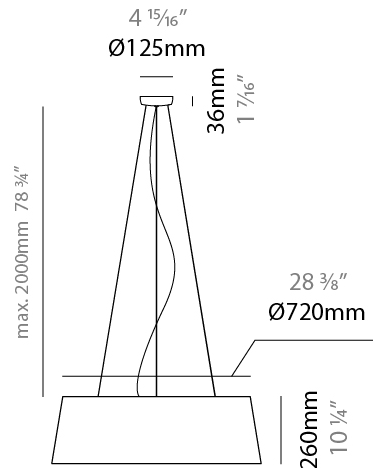

D111064-

base number _____
Finish Options _____
Finish Options _____

1. To build a product code in our configurator select the specify button on the base model # product page
2. To build a manual product code on this datasheet choose from the options listed below in blue font and add the suffix to the base model #

GENERAL

Series: Drum _____
Brand: Ole _____
Division: Design _____
Mounting Type: Suspension _____
Mounting Location: Ceiling _____
Subcategory: Up/Down Light _____

PHYSICAL

Shape: Drum _____
Diameter (mm): 800 _____
Diameter (in): 31 1/2 _____
Height (mm): 260 _____
Height (in): 10 1/4 _____
Max. Overall Height (mm): 2260 _____
Max. Overall Height (in): 89 _____
Light Distribution: Direct / Indirect _____
Weight (kg): 4.6 _____
Weight (lbs): 10.12 _____
Fixture Finish: BEI / BLK / BLU / COG / DGN / GRY / MRN / MOC / MUS / OLV / SIL / STN / TER / WHI _____
Holder Finish: BLK _____
Fixture Material: Fabric Cord / Metal _____
Cable Details: 2000mm Cable _____
Upon Request: Other fabric cord colors available upon request (see downloadable finish chart) _____

ELECTRICAL

Number of Lamps: 4 _____
Lamp Type: LED Retrofit _____
Lamp Shape: A19 _____
Bulb Included: Bulb Not Included _____
Max. Wattage Per Lamp (W): 15 _____
Lamp Base: E26 _____
Input Voltage (V): 120 _____
Upon Request: 277Vac / GU24 _____

LED

OPTICAL

RATINGS AND CERTIFICATIONS

Certified By: Certified for North American Standards _____
IP rating: IP20 _____

Ø800mm 31 1/2"